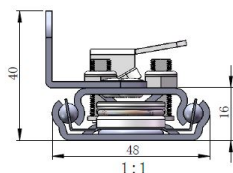

PRODUCT SHEET

Description:

Synchron Slide 1250/1007 Opening 1007mm, W/Brake, Total Open Length:1830mm, Closed Length:1250mm, Opening:1007mm, Profile Height: 48mm, Wing Size:370mm, Metal Brake,, Steel Thickness 1,5mm, Steel, Load Capacity 90 KG

Item number:

24.03.595-0

Units	Box	Carton	HS Code	Barcode
Pair	1	4	8302420090	 5704866088329

SISO A/S

Mileparken 11
DK-2740 Skovlunde
Denmark
VAT: DK 24786013

Phone +45 45 830 900

www.siso.dk
siso@siso.dk

Danske Bank
Nytorv Branch
Copenhagen
SWIFT: DABADKKK

Account no.
4180 3112 112936
IBAN Account
DK7230003112112936