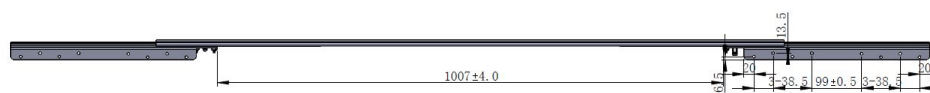

PRODUCT SHEET

Description:

Synchron Slide 1250/1007 Opening 1007mm, W/Brake, Total Open Length:1830mm, Closed Length:1250mm, Opening:1007mm, Profile Height: 48mm, Wing Size:370mm, Metal Brake,, Steel Thickness 1,5mm, Steel, Load Capacity 90 KG

Item number:

24.03.595-0

Units	Box	Carton	HS Code	Barcode
Pair	1	4	8302420090	 5704866088329

SISO A/S

Mileparken 11
DK-2740 Skovlunde
Denmark
VAT: DK 24786013

Phone +45 45 830 900

www.siso.dk
siso@siso.dk

Danske Bank
Nytorv Branch
Copenhagen
SWIFT: DABADKKK

Account no.
4180 3112 112936
IBAN Account
DK7230003112112936